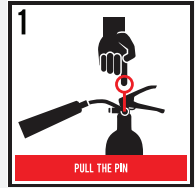

**STAND 6 TO 8FT FROM THE FIRE AND:**

**P**

**A**

**S**

**S**

**TYPES OF FIRE EXTINGUISHERS:**

	CLASS A COMMON (Paper, Wood, Cloth)	CLASS B LIQUIDS/GASES (Gas, Solvents, Oil, Propane)	CLASS C ELECTRICAL (Phones, Computers, Tablets)	CLASS D METALS (Lithium, Magnesium, Titanium)	CLASS K COOKING (Grease, Vegetable Oil, Fats)
<b>WATER</b>	✓	✗	✗	✗	✗
<b>FOAM</b>	✓	✗	✗	✗	✓
<b>DRY POWDER</b>	✓	✓	✓	✓	✗
<b>CO2</b>	✗	✗	✓	✗	✗
<b>WET CHEMICAL</b>	✓	✗	✗	✗	✓